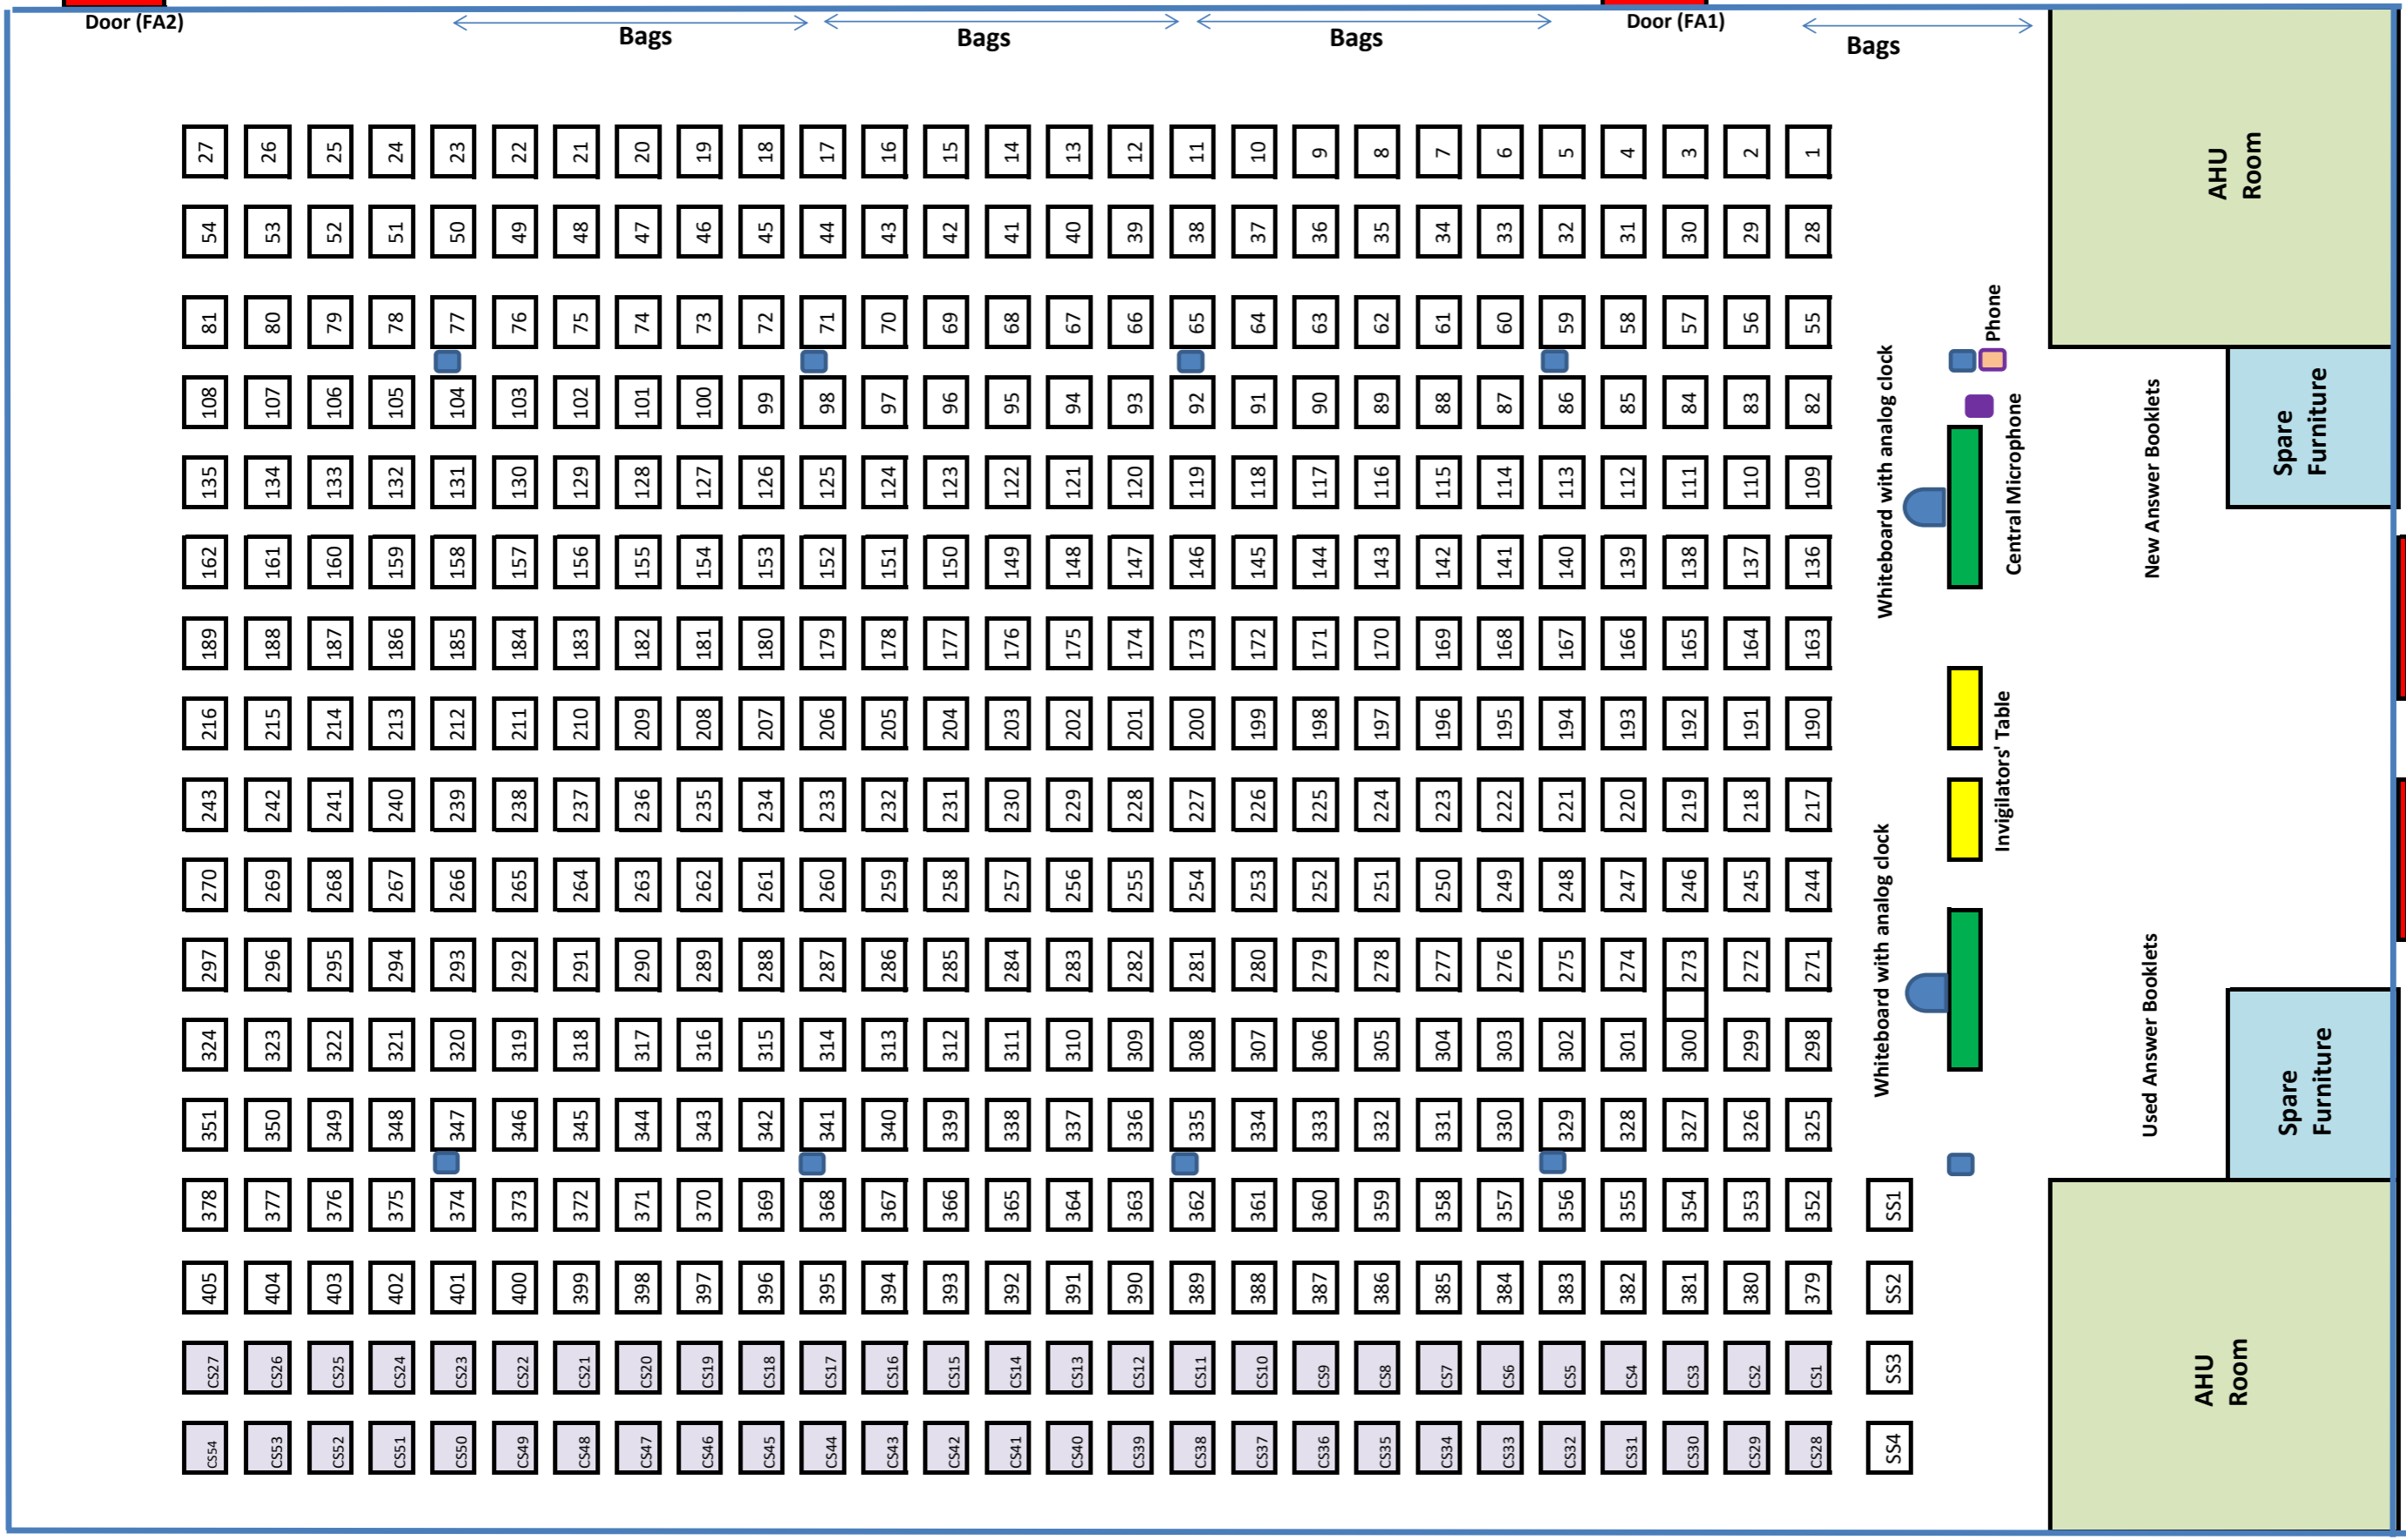

Multi-Purpose Sports Hall Section 1A (MPSH 1A)

Door (FA2)

Bags

Bags

Bags

Door (FA1)

Bags

AHU Room

Spare Furniture

New Answer Booklets

Whiteboard with analog clock

Central Microphone

Phone

Invigilators' Table

Whiteboard with analog clock

Used Answer Booklets