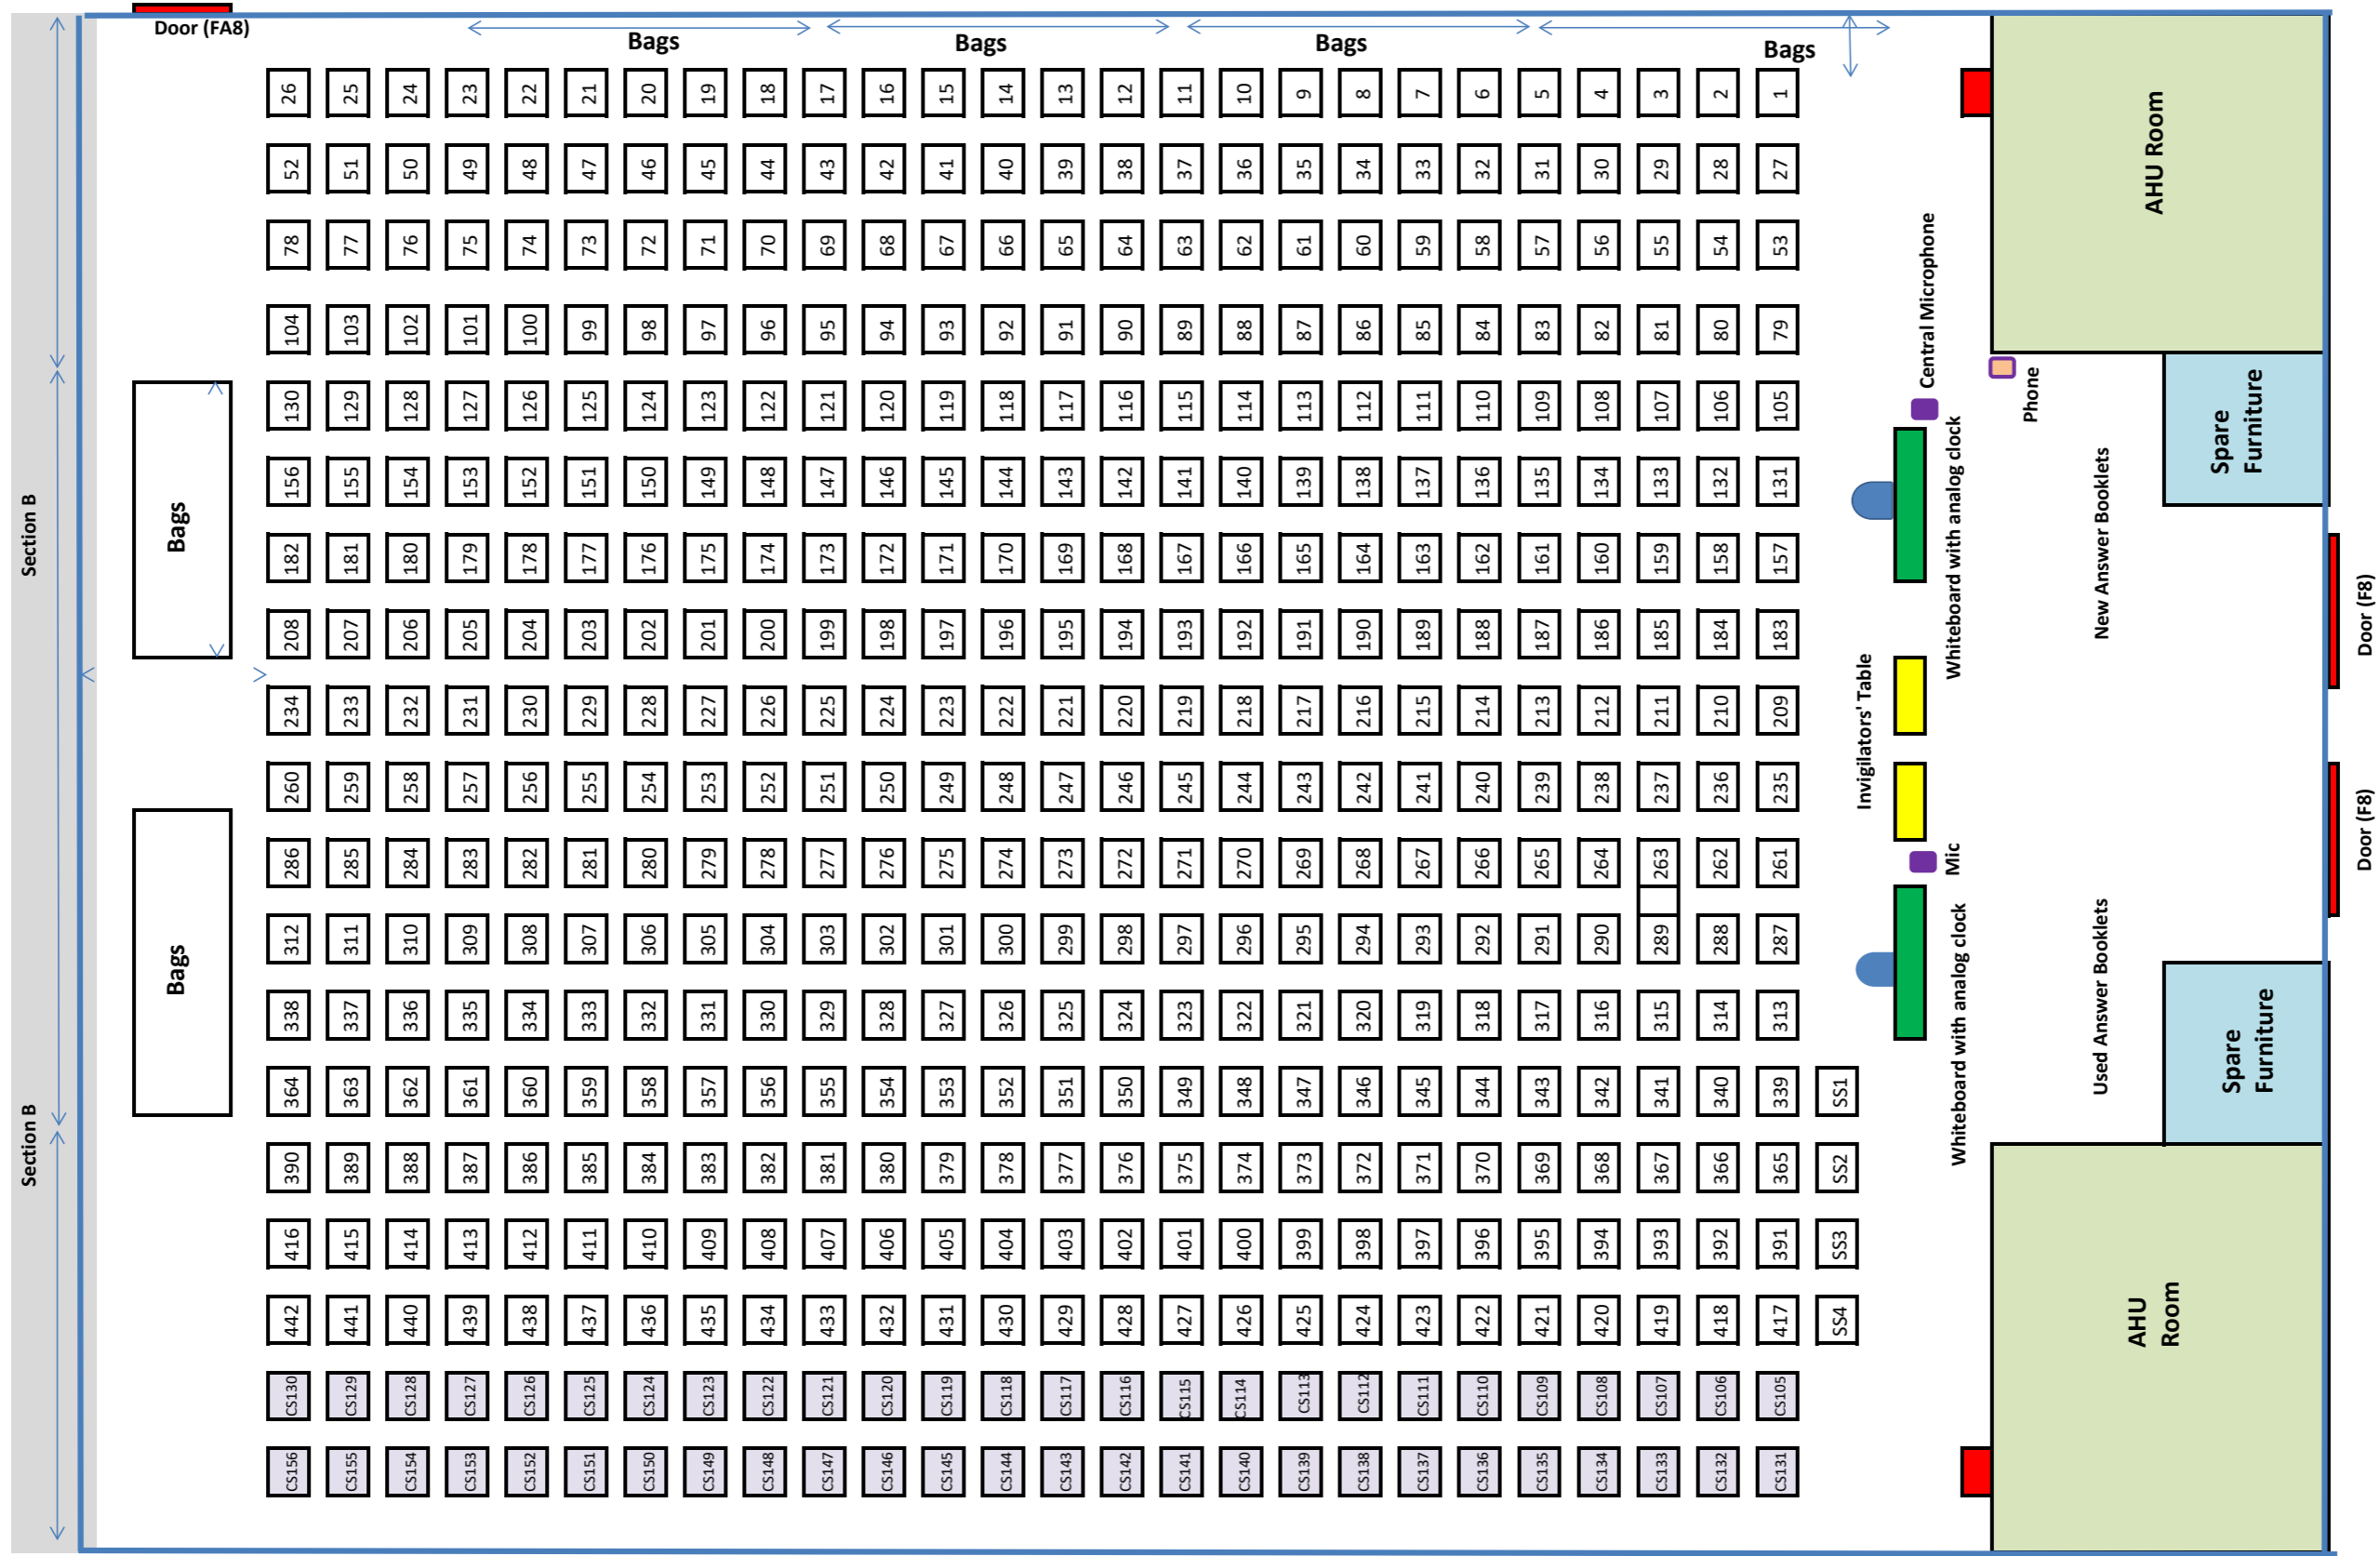

# Multi-Purpose Sports Hall 2A (MPSH 2A)

Section B

Section B

Bags

Bags

Door (FA8)

Bags

Bags

Bags

Bags

Invisigators' Table

Whiteboard with analog clock

Whiteboard with analog clock

Central Microphone

Mic

Whiteboard with analog clock